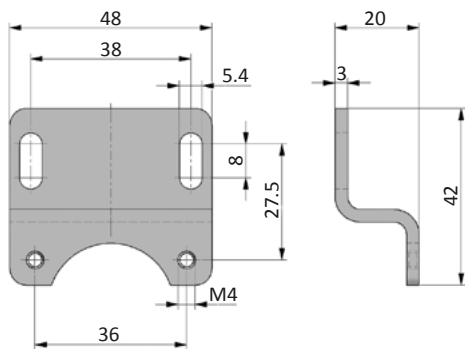

Mounting brackets WK

Mounting brackets made of zinc coated steel. Assembling with mounting nut (not included).

WK-30

WK-50

Mounting brackets WX

Mounting brackets made of zinc coated steel.

WX-11

WX-33