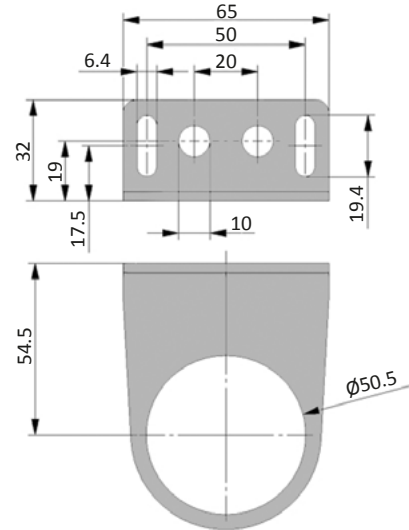

Mounting brackets WK

Mounting brackets made of zinc coated steel. Assembling with mounting nut (not included).

WK-30

WK-50

Mounting brackets WX

Mounting brackets made of zinc coated steel.

WX-11

WX-33